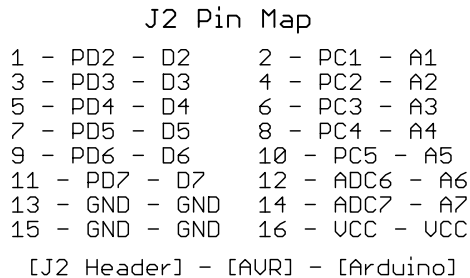

VAYU-NTX v1.04

Design & Layout by Steve Smith G0TDJ