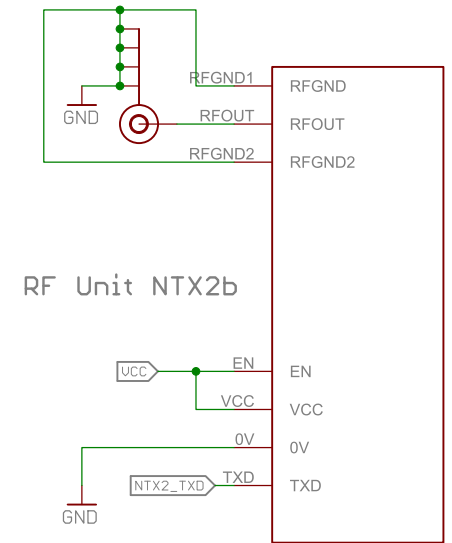

VAYU-NTX v1.04

Design & Layout by Steve Smith G0TDJ