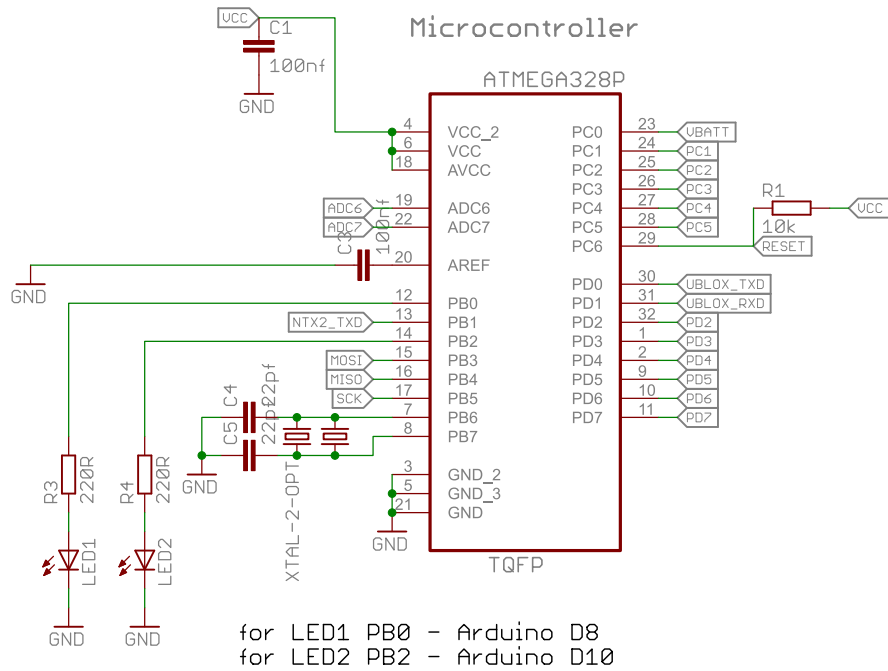

VAYU-NTX v1.04

Design & Layout by Steve Smith G0TDJ