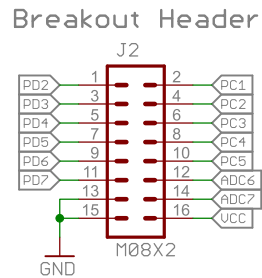

VAYU-NTX v1.04

Design & Layout by Steve Smith G0TDJ