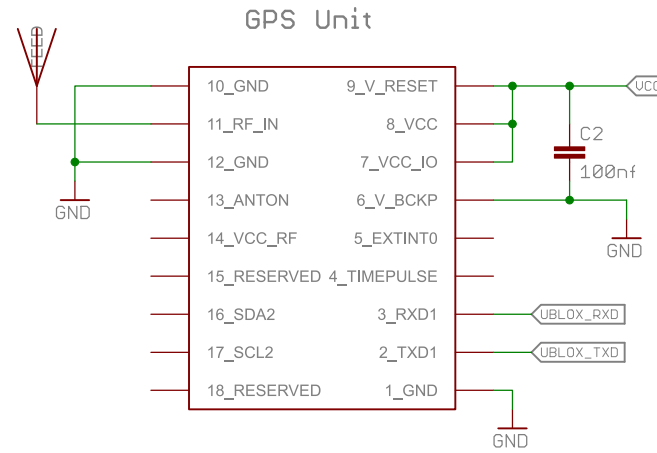

VAYU-NTX v1.04

Design & Layout by Steve Smith G0TDJ